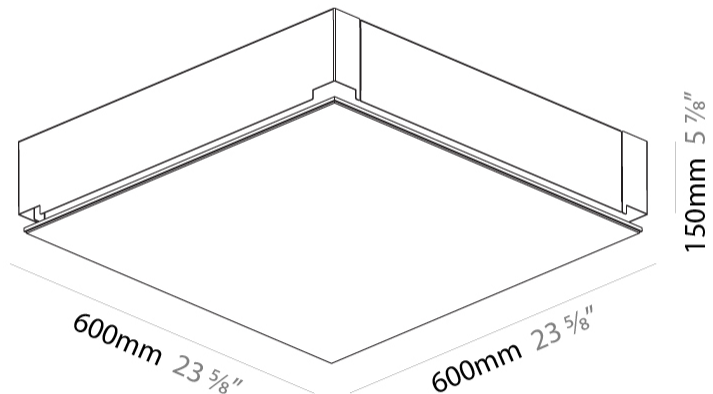

PHYSICAL

Shape: Square
Length (mm): 600
Length (in): 23 5/8
Width (mm): 600
Width (in): 23 5/8
Height (mm): 150
Height (in): 5 7/8
Ceiling Thickness (mm): 10 / 12.5 / 15 / 25 / 30
Ceiling Thickness (in): 3/8 or 1/2 or 9/16 or 1 or 1 3/16
Min. Recessing Depth (mm): 180
Min. Recessing Depth (in): 7 1/16
Light Distribution: Direct
Diffuser: PMMA - Opal
Fixture Finish: SSR / BKV / CWI / CRY / HAB / UFT / ITA / RUA / FTG / MYG / LOD / PUS / FRO / FUP / KIA / POP / BLS / SPG / MEY / GOH / GUM / CHC / COM / ABZ / JAG / OBR / MOS / ROR
Fixture Material: Aluminum
Cut-out Measurements: 635mm / 25" x 635mm / 25"
Upon Request: Unique Sizes Unique Ceiling Thickness Unique Mounting Depth Spot Inserts

ELECTRICAL

Lamp Type: LED (Zhaga Standard)
Input Wattage (W): 55
Total Output Wattage (W): 46
Dimming: Tri-Mode (Non-Dimming and Phase Dimming (120Vac only) and 0-10V Dimming)
Driver Included: Yes
Driver Location: Integrated
Driver Type: Constant Current - Universal
Driver Class: Class 2
Input Voltage (V): 120 - 277
Constant Current (MA): 350

LED

Color Temperature (°K): 3000 / 3500 / 4000
Max. Delivered Lumen (lm): 4350 / 4410 / 4500
CRI: >80 CRI
Efficiency (%): 65% (5mm Perspex)|65.10%
Lamp Life (hrs): 50000
Upon Request: RGB-W Tunable White Special Color Temperature CRI90

OPTICAL

RATINGS AND CERTIFICATIONS

Certified By: Certified for North American Standards
IP rating: IP20

180mm 7 1/16"
635mm x 635mm 25" x 25"
10 | 12 1/2 | 15 | 25 | 30mm
3/8" | 1/2" | 9/16" | 1" | 1 3/16"