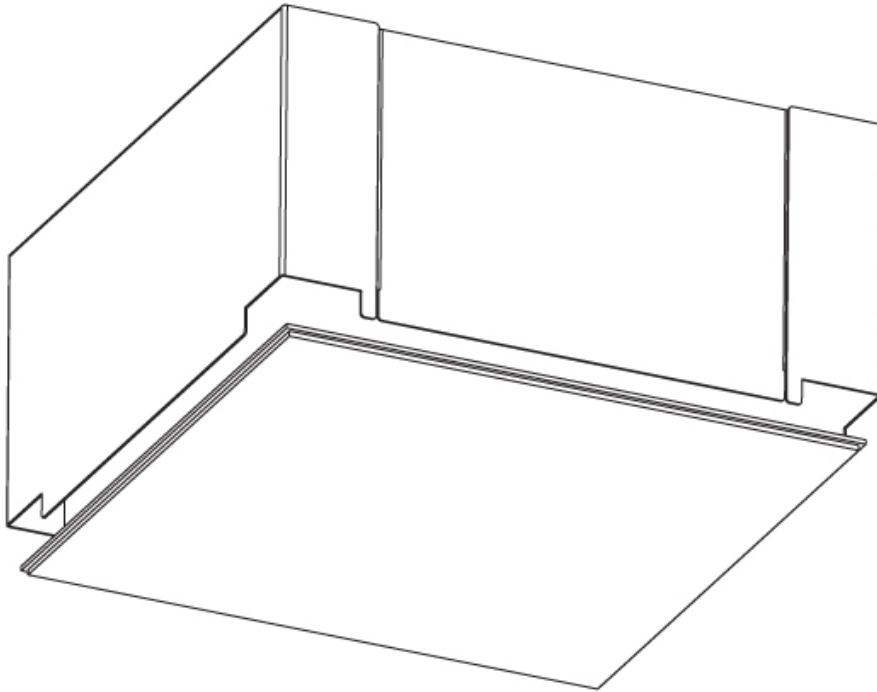

PI2 STANDARD TRIMLESS

A36389-

PROJECT

TYPE

SPECIFIER

QUANTITY

DATE