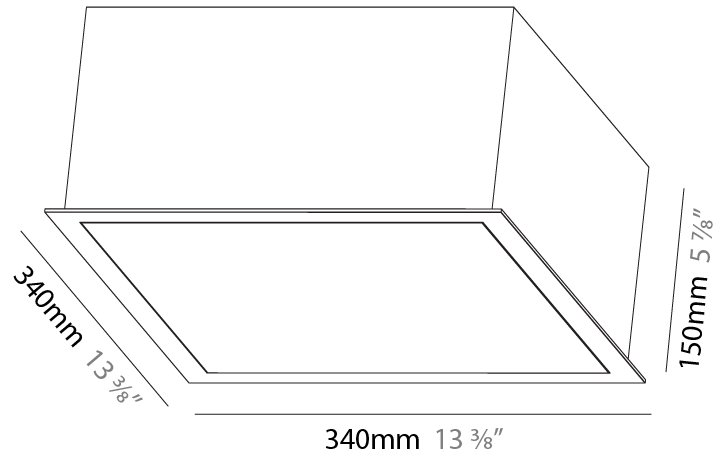

GENERAL

Series: Pi2
Subseries: Pi2 Standard
Brand: Prolicht
Division: Architectural
Mounting Type: Recessed
Mounting Location: Ceiling
Subcategory: Ambient

PHYSICAL

Shape: Square
Length (mm): 340
Length (in): 13 3/8
Width (mm): 340
Width (in): 13 3/8
Height (mm): 150
Height (in): 5 7/8
Ceiling Thickness (mm): 10 / 12.5 / 15 / 25 / 30
Ceiling Thickness (in): 3/8 or 1/2 or 9/16 or 1 or 1 3/16
Min. Recessing Depth (mm): 160
Min. Recessing Depth (in): 6 5/16
Light Distribution: Direct
Diffuser: PMMA - Opal or Micro-Prism
Fixture Finish: SSR / BKV / CWI / CRY / HAB / UFT / ITA / RUA / FTG / MYG / LOD / PUS / FRO / FUP / KIA / POP / BLS / SPG / MEY / GOH / GUM / CHC / COM / ABZ / JAG / OBR / MOS / ROR
Fixture Material: Aluminum

ELECTRICAL

Lamp Type: LED (Zhaga Standard)
Input Wattage (W): 12.4
Total Output Wattage (W): 10.8
Dimming: Tri-Mode (Non-Dimming and Phase Dimming (120Vac only) and 0-10V Dimming)
Driver Included: Yes
Driver Location: Integrated
Driver Type: Constant Current - Universal
Driver Class: Class 2
Input Voltage (V): 120 - 277
Constant Current (MA): 350

LED

Color Temperature (°K): 3000 / 3500 / 4000
Max. Delivered Lumen (lm): 880 / 950 / 970
CRI: >80 CRI
Efficiency (%): 0.65
Lamp Life (hrs): 50000

OPTICAL

RATINGS AND CERTIFICATIONS

Certified By: Certified for North American Standards
IP rating: IP20