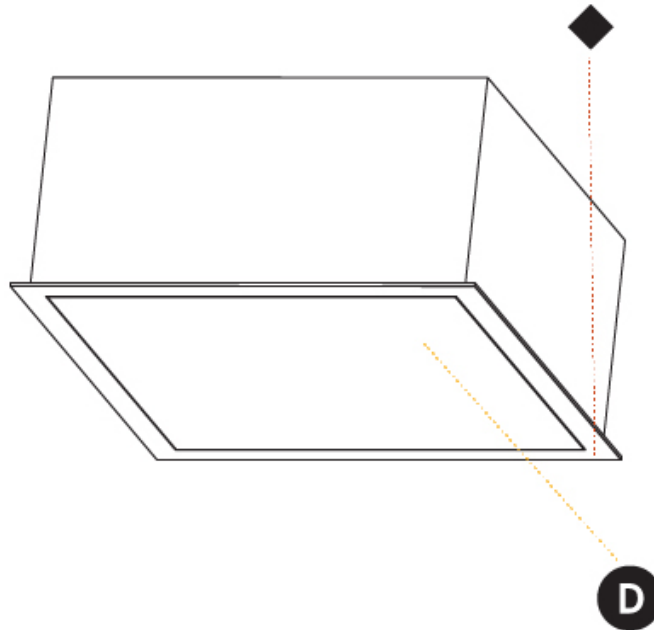

A37130-

PROJECT	_____
TYPE	_____
SPECIFIER	_____
QUANTITY	_____
DATE	_____